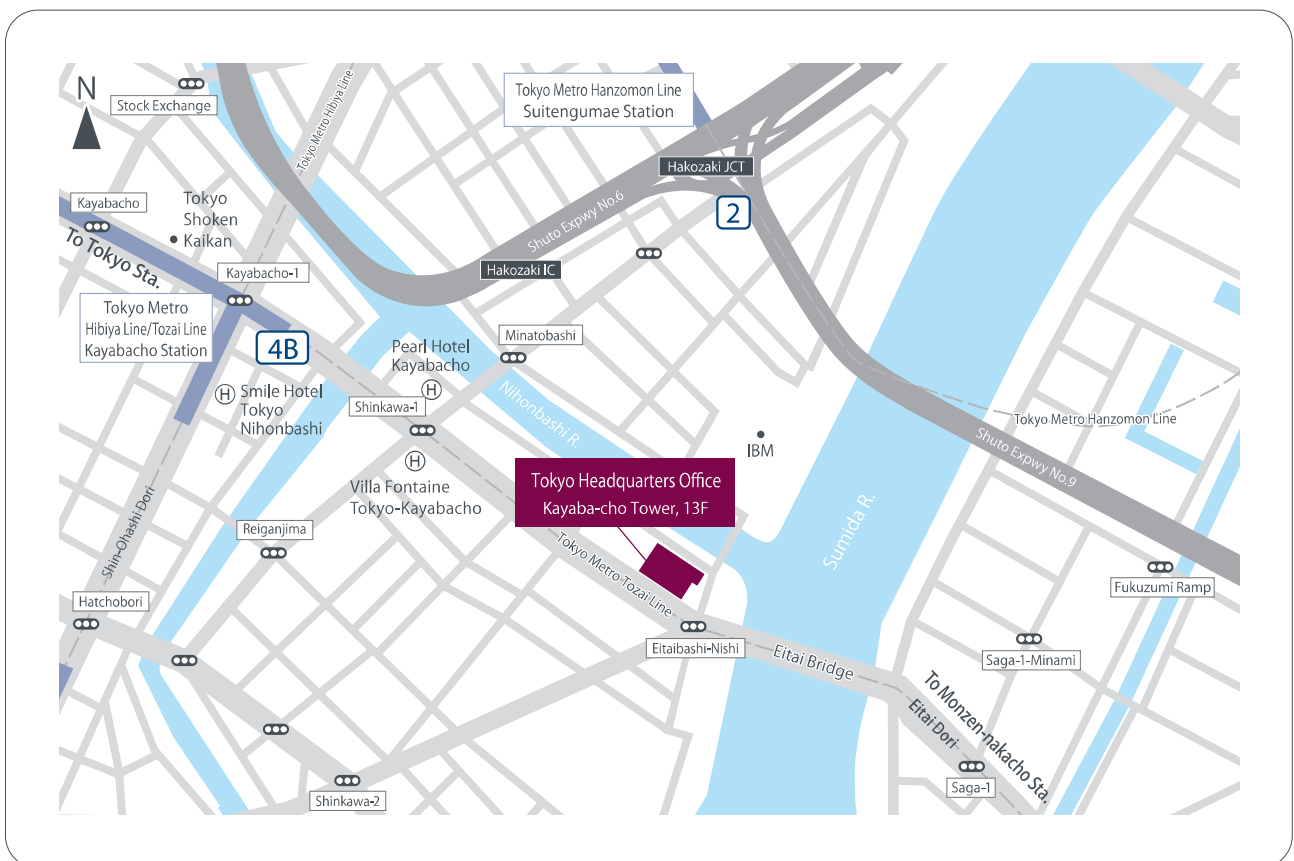

PAREXEL International

Tokyo Headquarters Office

13F, Kayaba-cho Tower, 1-21-2, Shinkawa, Chuo-ku, Tokyo 104-0033, Japan

Transportation

7minutes walk from Subway Hibiya-Line Kayabacho Station or Subway Tozai-Line Kayabacho Station (EXIT #4B)
 9minutes walk from Subway Hanzomon-Line Suitengumae Station (EXIT #2)