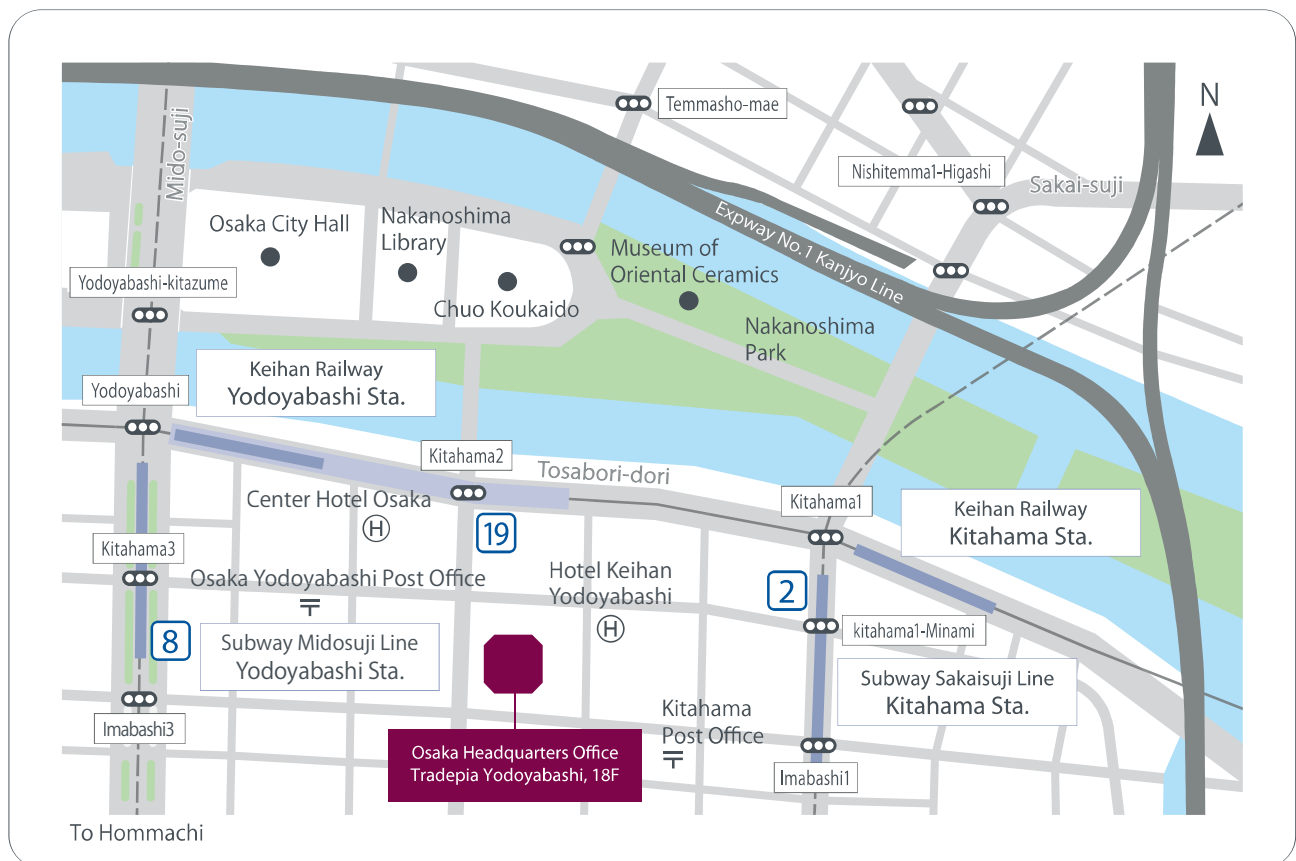

PAREXEL International

Osaka Headquarters Office

18F Tradepia Yodoyabashi, 2-5-8, Imabashi, Chuo-ku, Osaka-shi, Osaka 541-0042, Japan

Transportation

1minutes walk from Keihan Railway • Subway Midosuji Line Yodoyabashi Sta. (EXIT #19)

3minutes walk from Subway Sakaisuji Line Kitahama Sta. (EXIT #2)

4minutes walk from Subway Midosuji Line Yodoyabashi Sta. (EXIT #8)